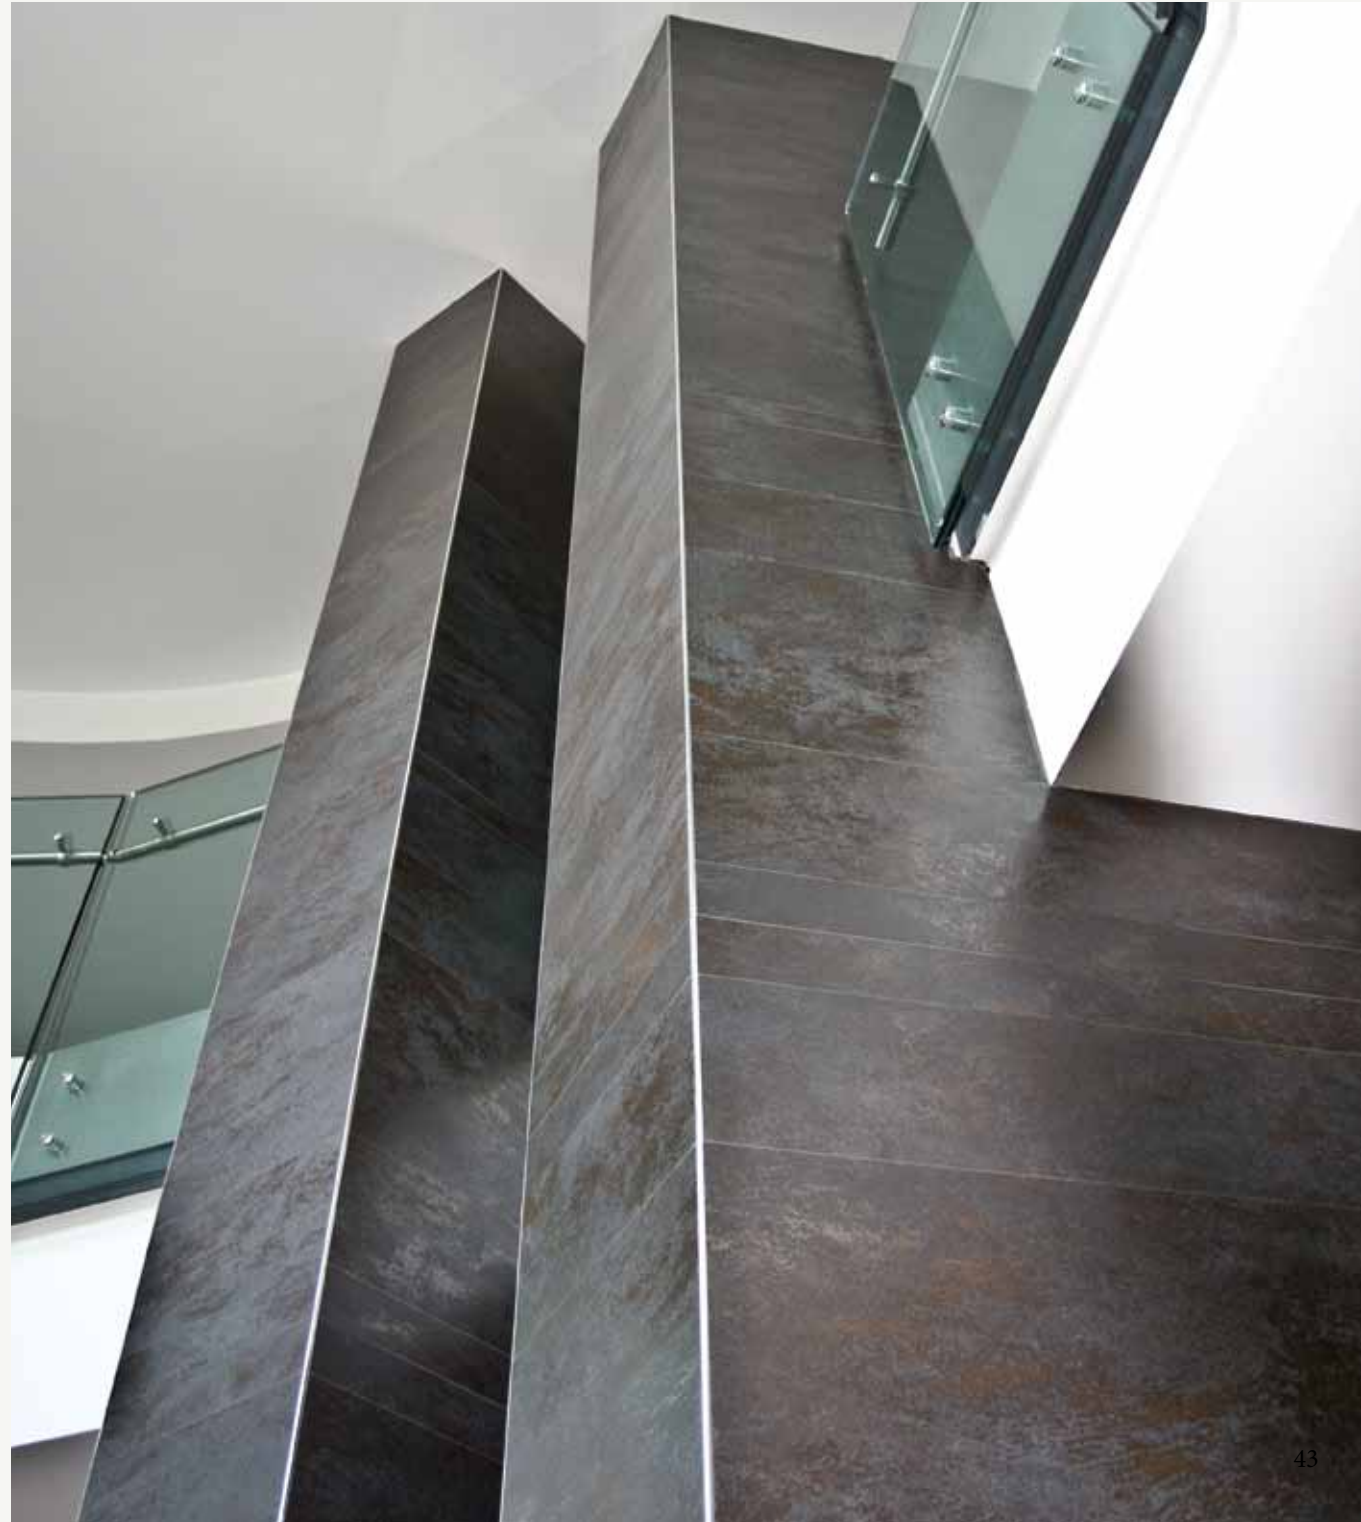

Filo Romantico Moro 1000X3000

2011
UNA Hotel - Modena - Italia
UNA Hotel - Modena - Italy
LAMINAM 3+
Oxide Moro

interni/interior

2010
Thirty Seven Store - Milano - Italia
Thirty Seven Store - Milan - Italy
LAMINAM 3+
Oxide Moro 1000x1000