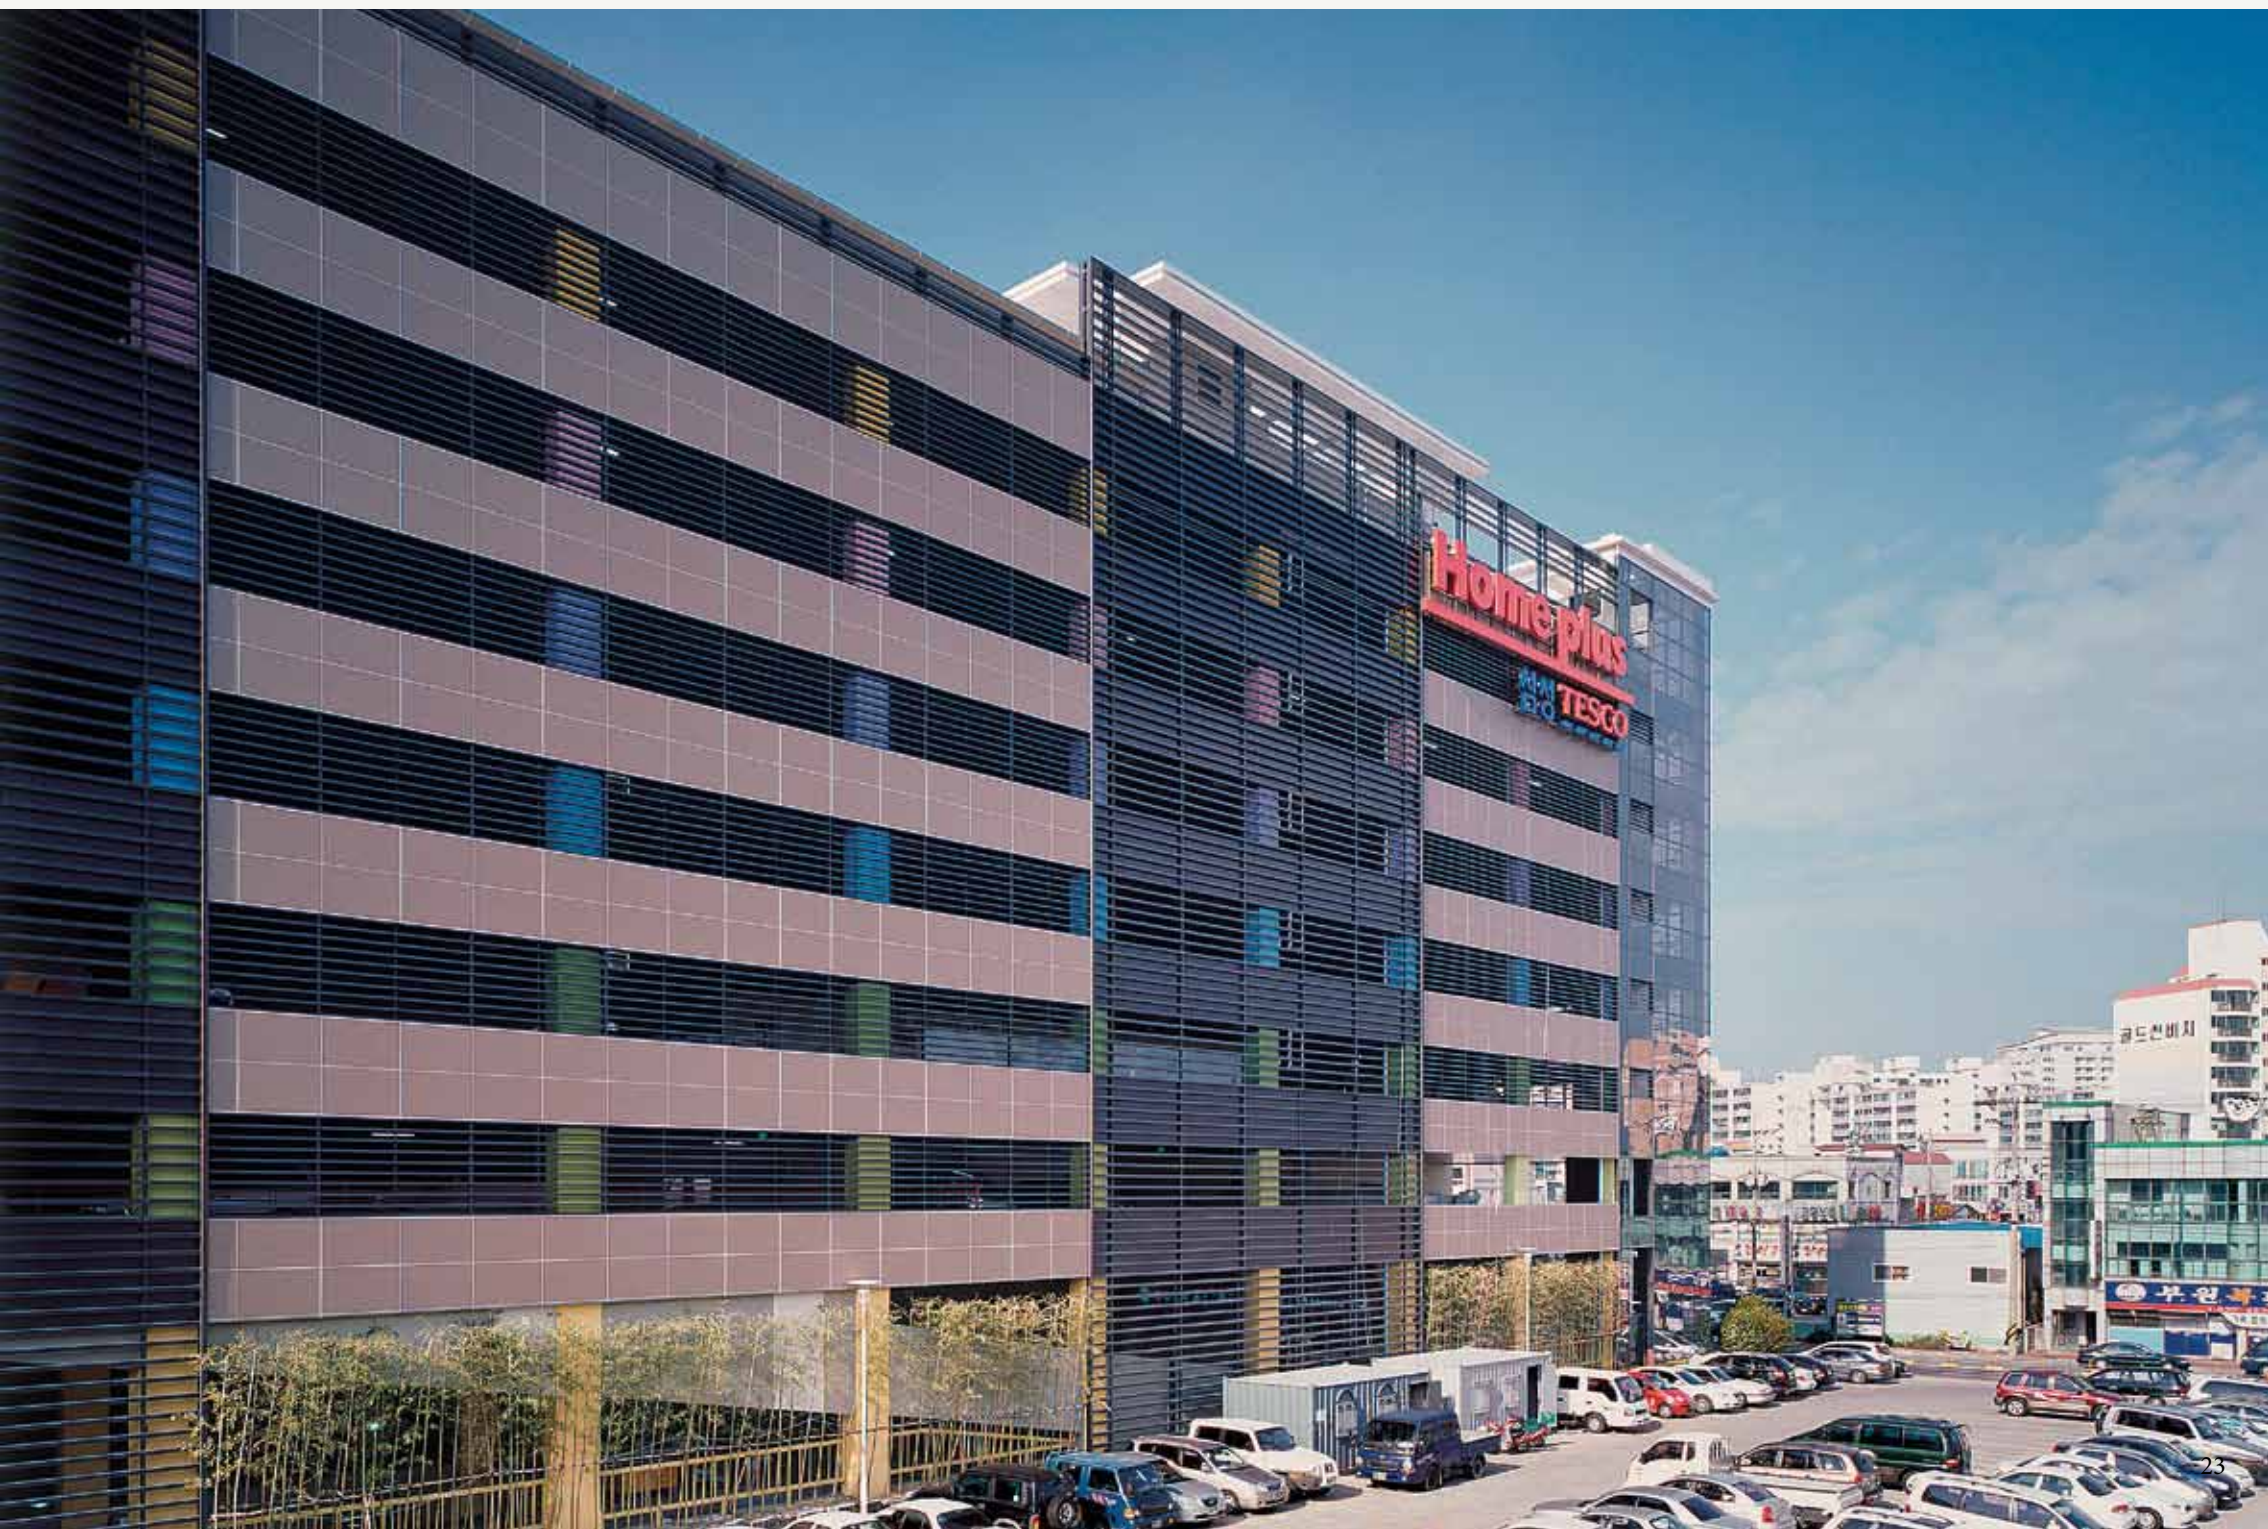

2007
Centro Commerciale GeoJae - Corea
GeoJae Shopping Centre - Korea
LAMINAM 3+
Collection tortora